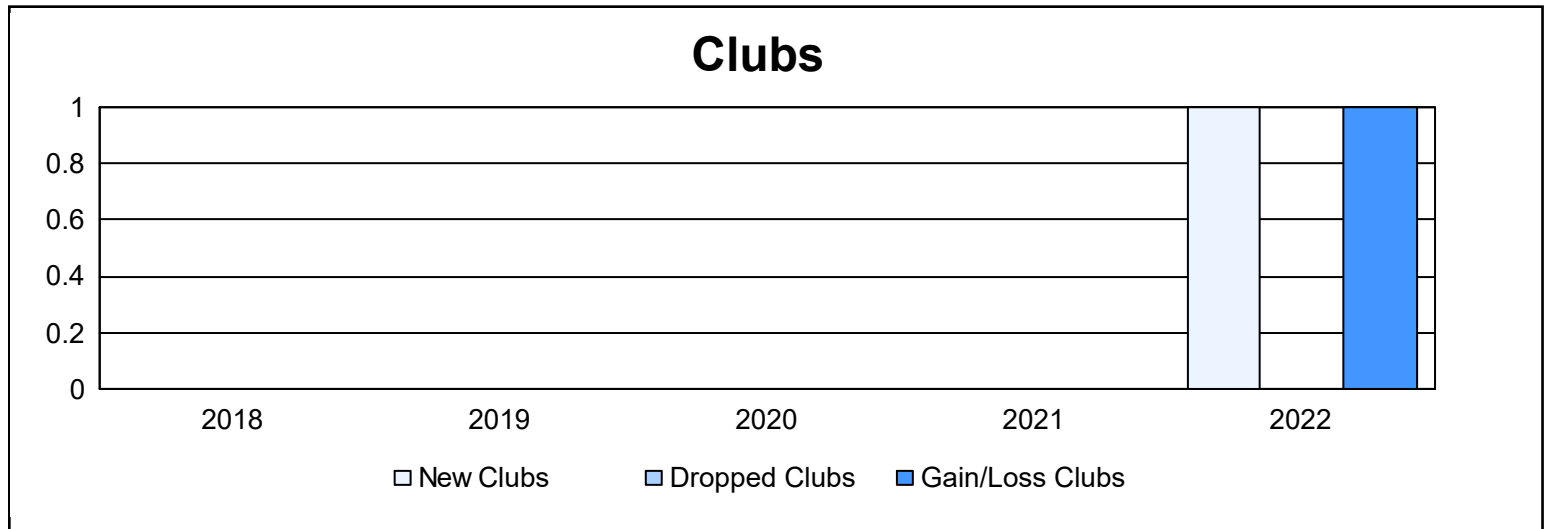

Year	New Clubs	Dropped Clubs	Gain/ Loss Clubs	New Members	Charter Members	Reinstate Members	Transfer Members	Total Member Added	Total Members Dropped	Gain/ Loss Members
2017-2018	0	0	0	115	2	12	3	132	122	10
2018-2019	0	0	0	97	0	3	6	106	109	-3
2019-2020	0	0	0	98	0	1	8	107	72	35
2020-2021	0	0	0	73	2	2	5	82	163	-81
2021-2022	1	0	1	130	54	3	9	196	126	70
<b>Average</b>	<b>0</b>	<b>0</b>	<b>0</b>	<b>103</b>	<b>12</b>	<b>4</b>	<b>6</b>	<b>125</b>	<b>118</b>	<b>6</b>

### Membership Composition June 2022 Cumulative