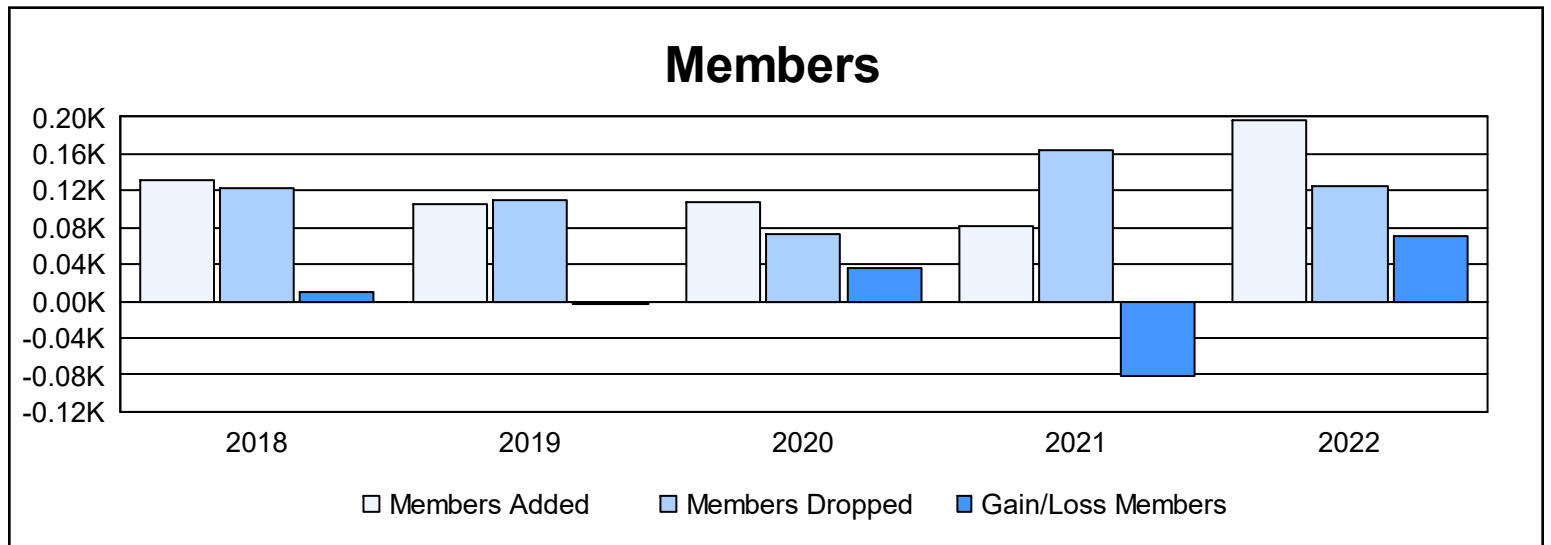

Year	New Clubs	Dropped Clubs	Gain/ Loss Clubs	New Members	Charter Members	Reinstate Members	Transfer Members	Total Member Added	Total Members Dropped	Gain/ Loss Members
2017-2018	0	0	0	115	2	12	3	132	122	10
2018-2019	0	0	0	97	0	3	6	106	109	-3
2019-2020	0	0	0	98	0	1	8	107	72	35
2020-2021	0	0	0	73	2	2	5	82	163	-81
2021-2022	1	0	1	130	54	3	9	196	126	70
<b>Average</b>	<b>0</b>	<b>0</b>	<b>0</b>	<b>103</b>	<b>12</b>	<b>4</b>	<b>6</b>	<b>125</b>	<b>118</b>	<b>6</b>

### Membership Composition June 2022 Cumulative