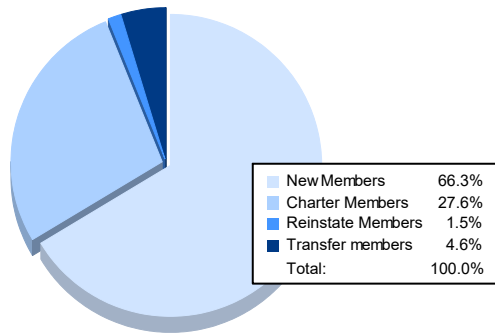

Year	New Clubs	Dropped Clubs	Gain/ Loss Clubs	New Members	Charter Members	Reinstate Members	Transfer Members	Total Member Added	Total Members Dropped	Gain/ Loss Members
2017-2018	0	0	0	115	2	12	3	132	122	10
2018-2019	0	0	0	97	0	3	6	106	109	-3
2019-2020	0	0	0	98	0	1	8	107	72	35
2020-2021	0	0	0	73	2	2	5	82	163	-81
2021-2022	1	0	1	130	54	3	9	196	126	70
<b>Average</b>	<b>0</b>	<b>0</b>	<b>0</b>	<b>103</b>	<b>12</b>	<b>4</b>	<b>6</b>	<b>125</b>	<b>118</b>	<b>6</b>

### Membership Composition June 2022 Cumulative